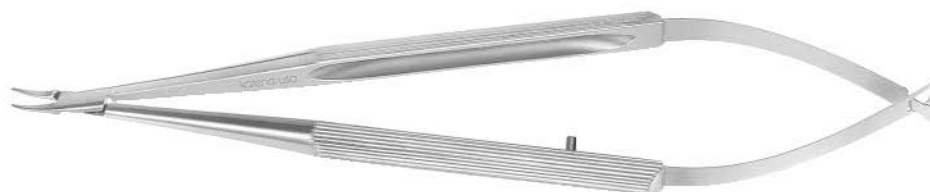

K6-3800 with lock

K6-3810 without lock

KT6-3800 titanium, with lock

KT6-3810 titanium, without lock

Katena

Needle Holder
extra delicate jaws
curved

K6-3820 with lock

K6-3830 without lock

KT6-3820 titanium, with lock

KT6-3830 titanium, without lock

McIntyre

Fish Hook Needle Holder
straight, with lock

K6-3900